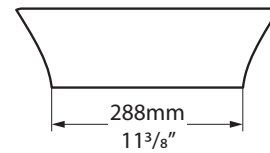

Collections connexes / Colecciones relacionadas

Ravello

Florin faucet - FLO-11

Ravello 60

VB-RAV-60-NO / VB-RAV60-xx-NO

Top view

Front view

Side view

Section AA

*All measurements subject to +/-5% tolerance

l = 612mm / 24 1/8"
w = 411mm / 16 1/8"
h = 117mm / 4 5/8"