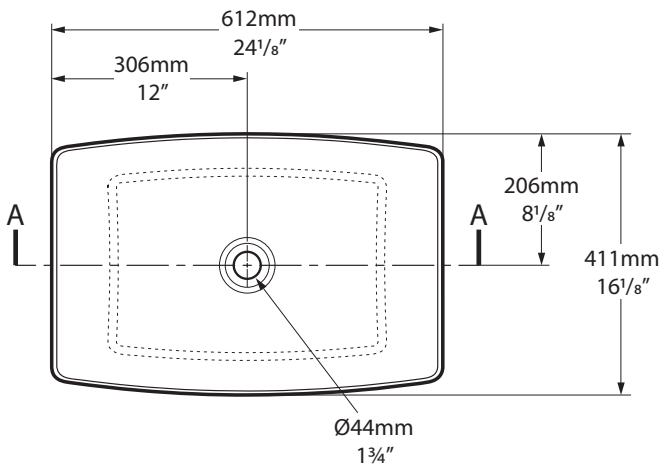

Ravello 60

VB-RAV-60-NO / VB-RAV60-xx-NO

Top view